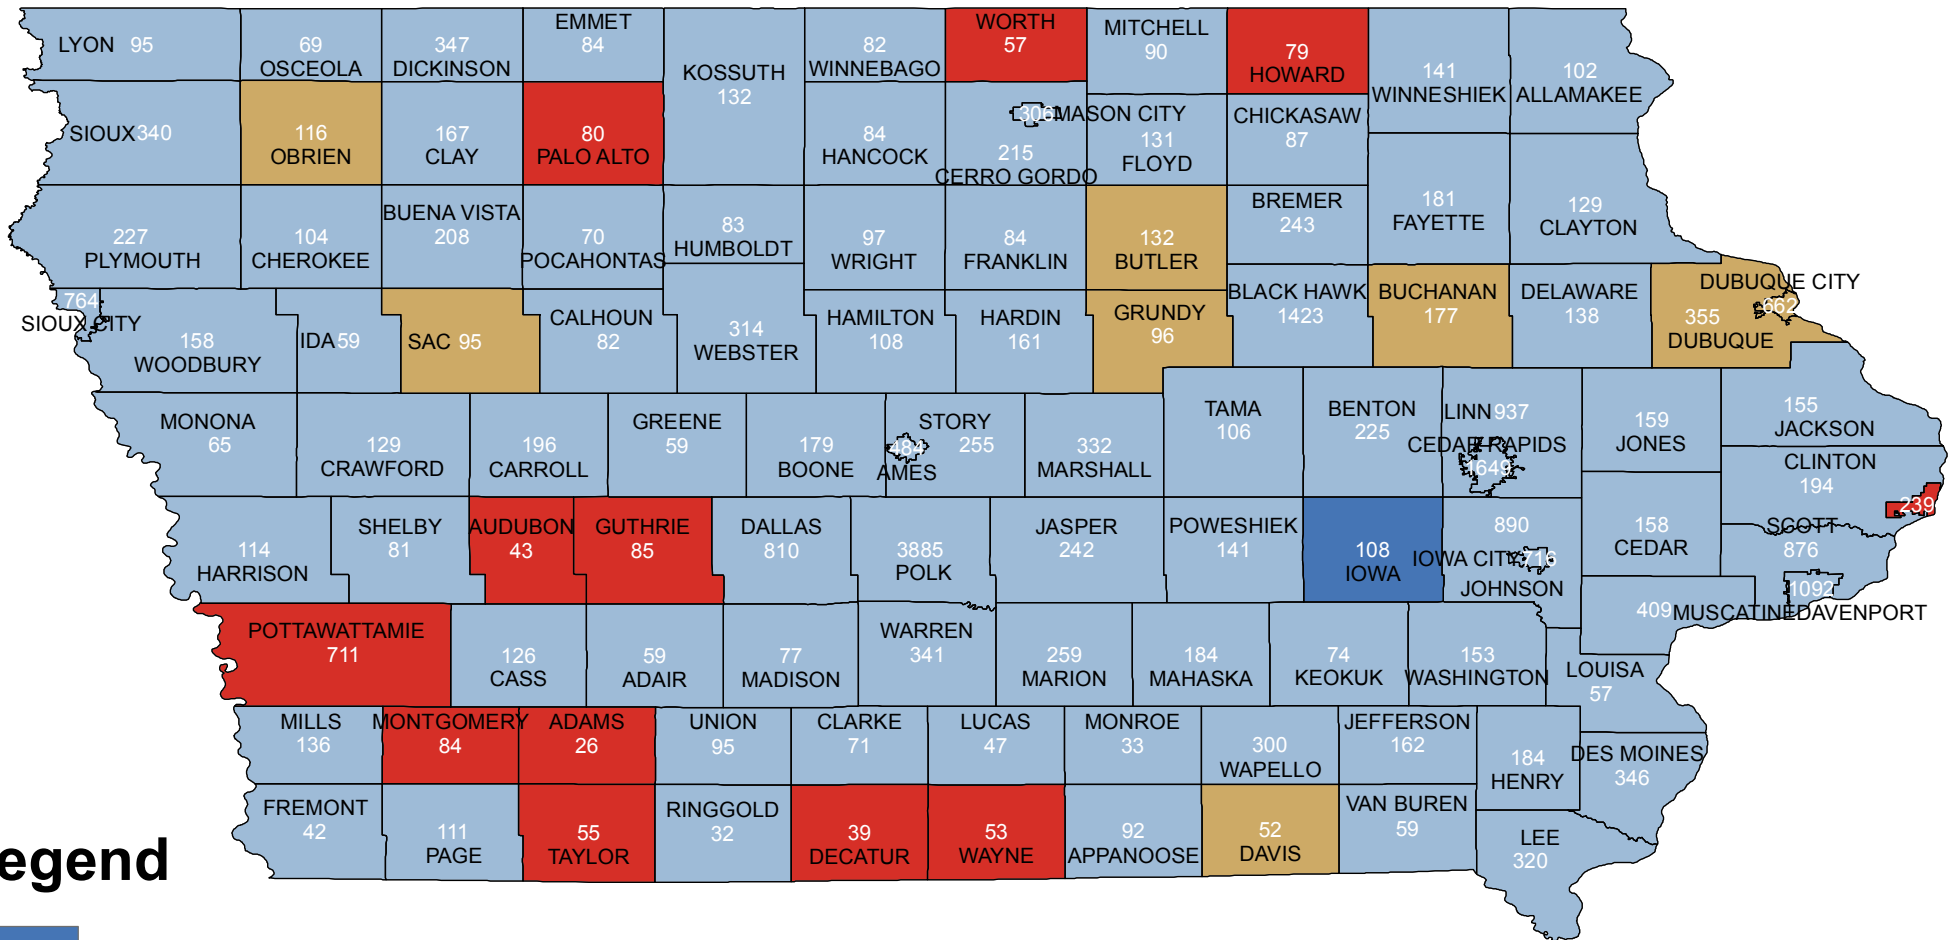

2010 Residential Sales Medians Normal Deed Sales

Number of Sales in White

Legend

- Less than 92%
- 92% to 94.9%
- 95% to 105%
- Greater than 105%

This map is based on current data as of 7/29/2011.
The addition of new data will alter map results.