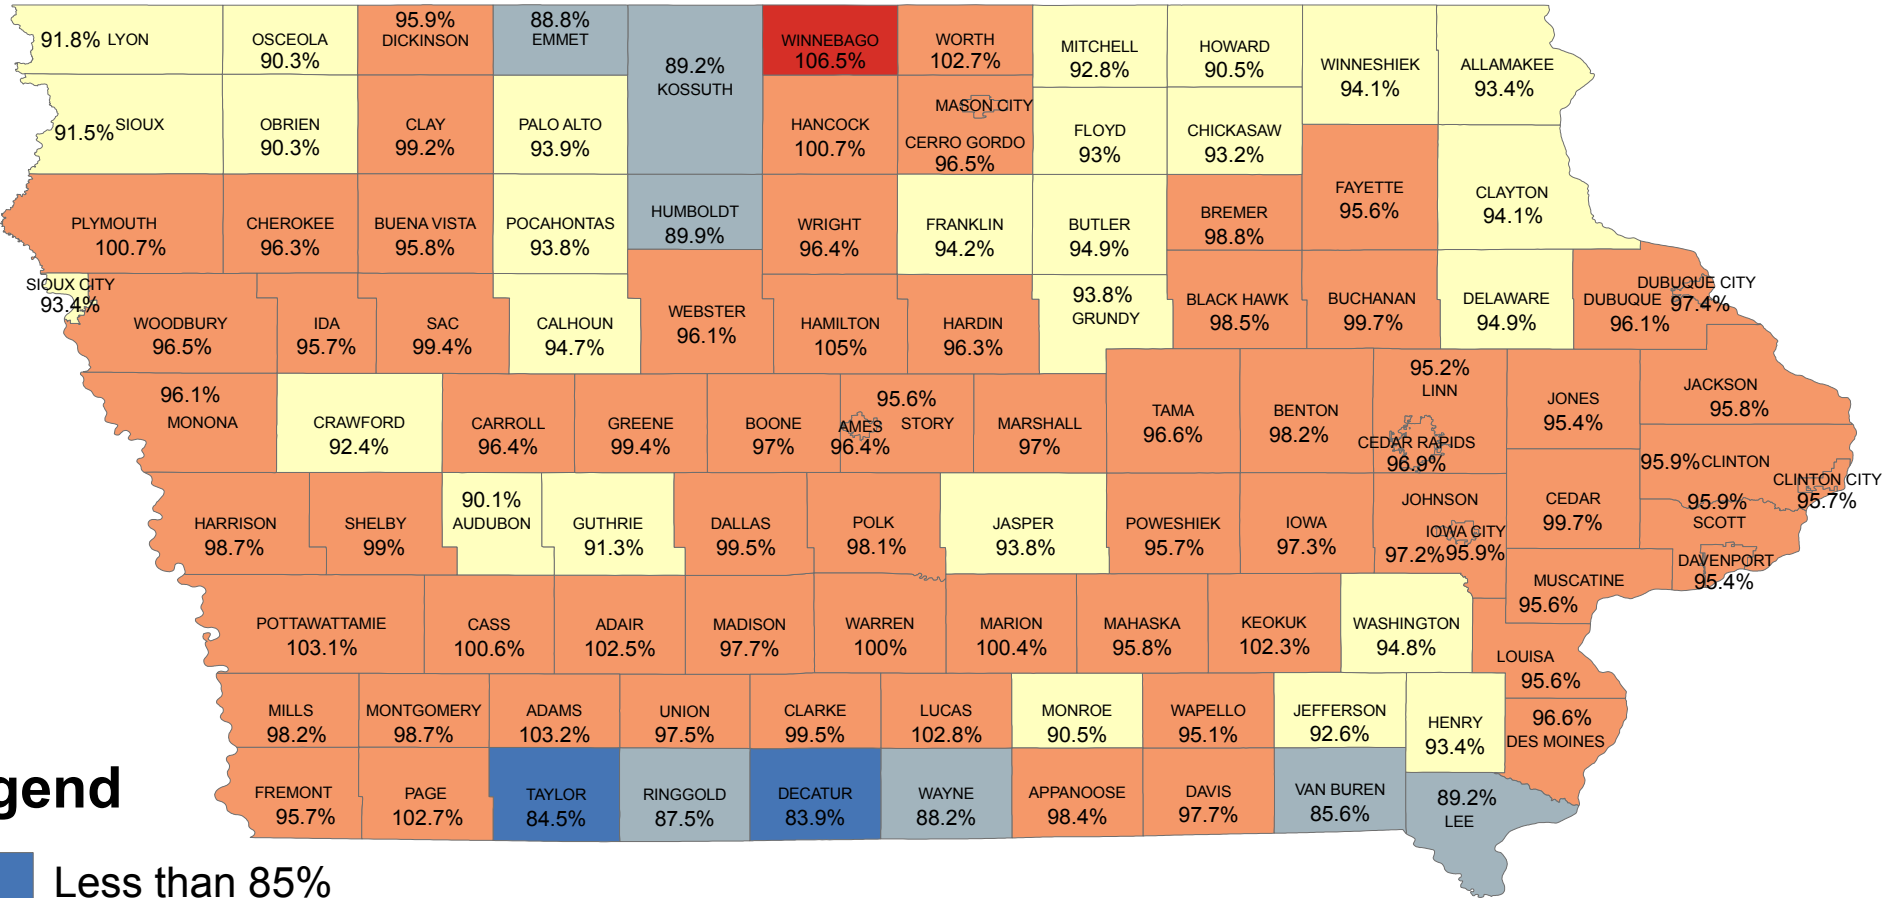

2008 Residential Sales Medians

Legend

- Less than 85%
- 85% to 89%
- 90% to 94%
- 95% to 105%
- Greater than 105%

*This map is based on current data as of 8/3/2009.
The addition of new data will alter map results.*