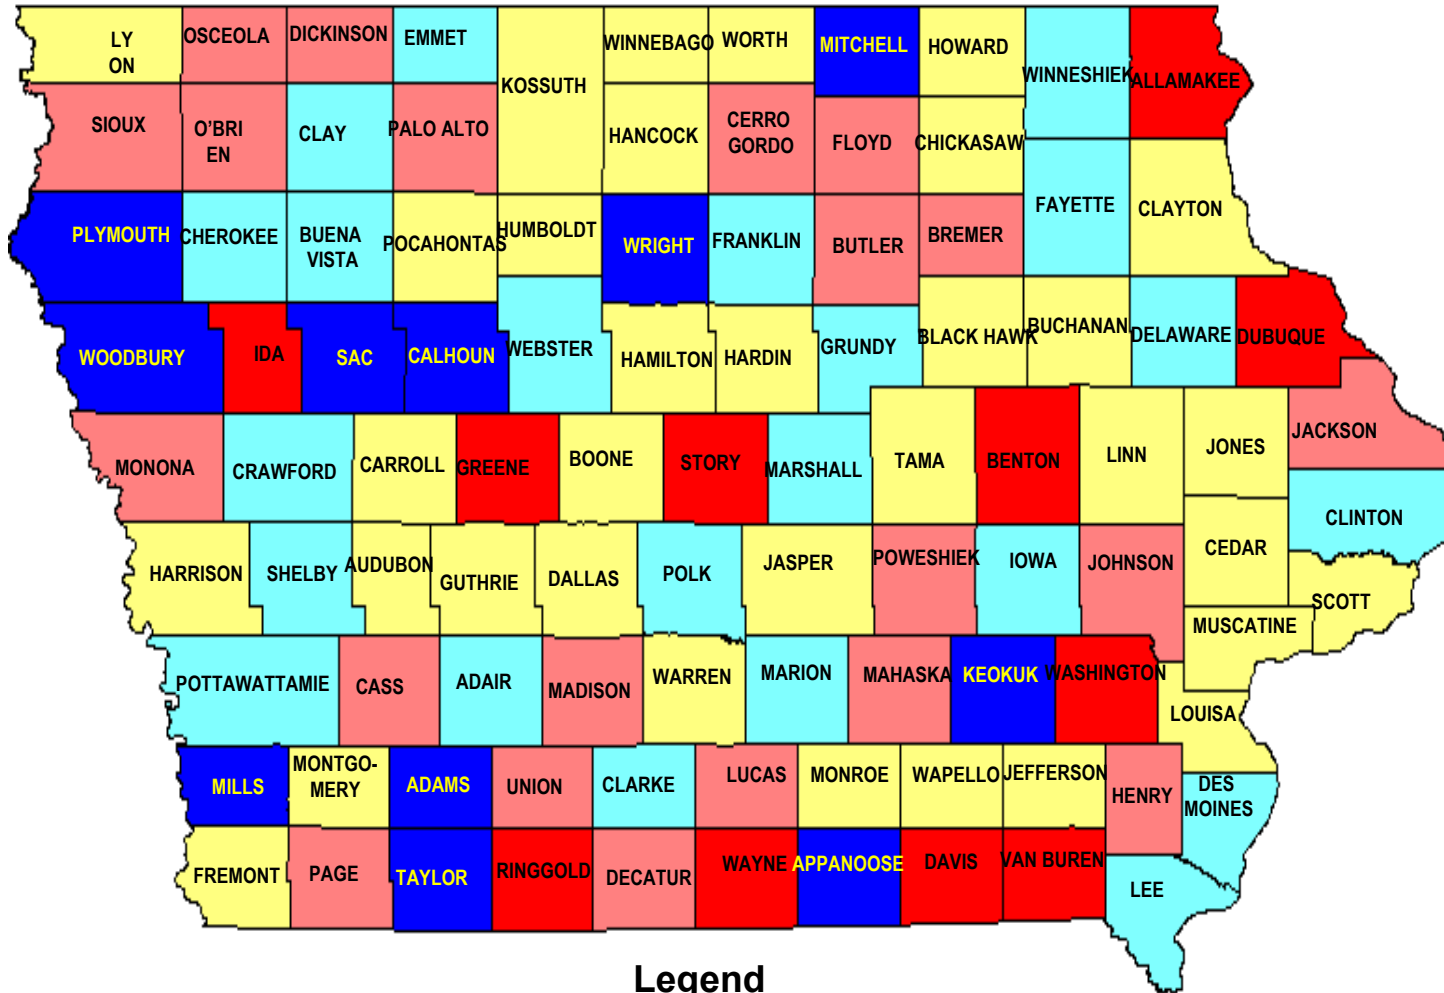

2007 Median Commercial Sales

Legend

- Median Greater than 100.0
- Median 91.0 to 99.9
- Median 82.0 to 90.9
- Median 70.0 to 81.9
- Median Less than 70.0